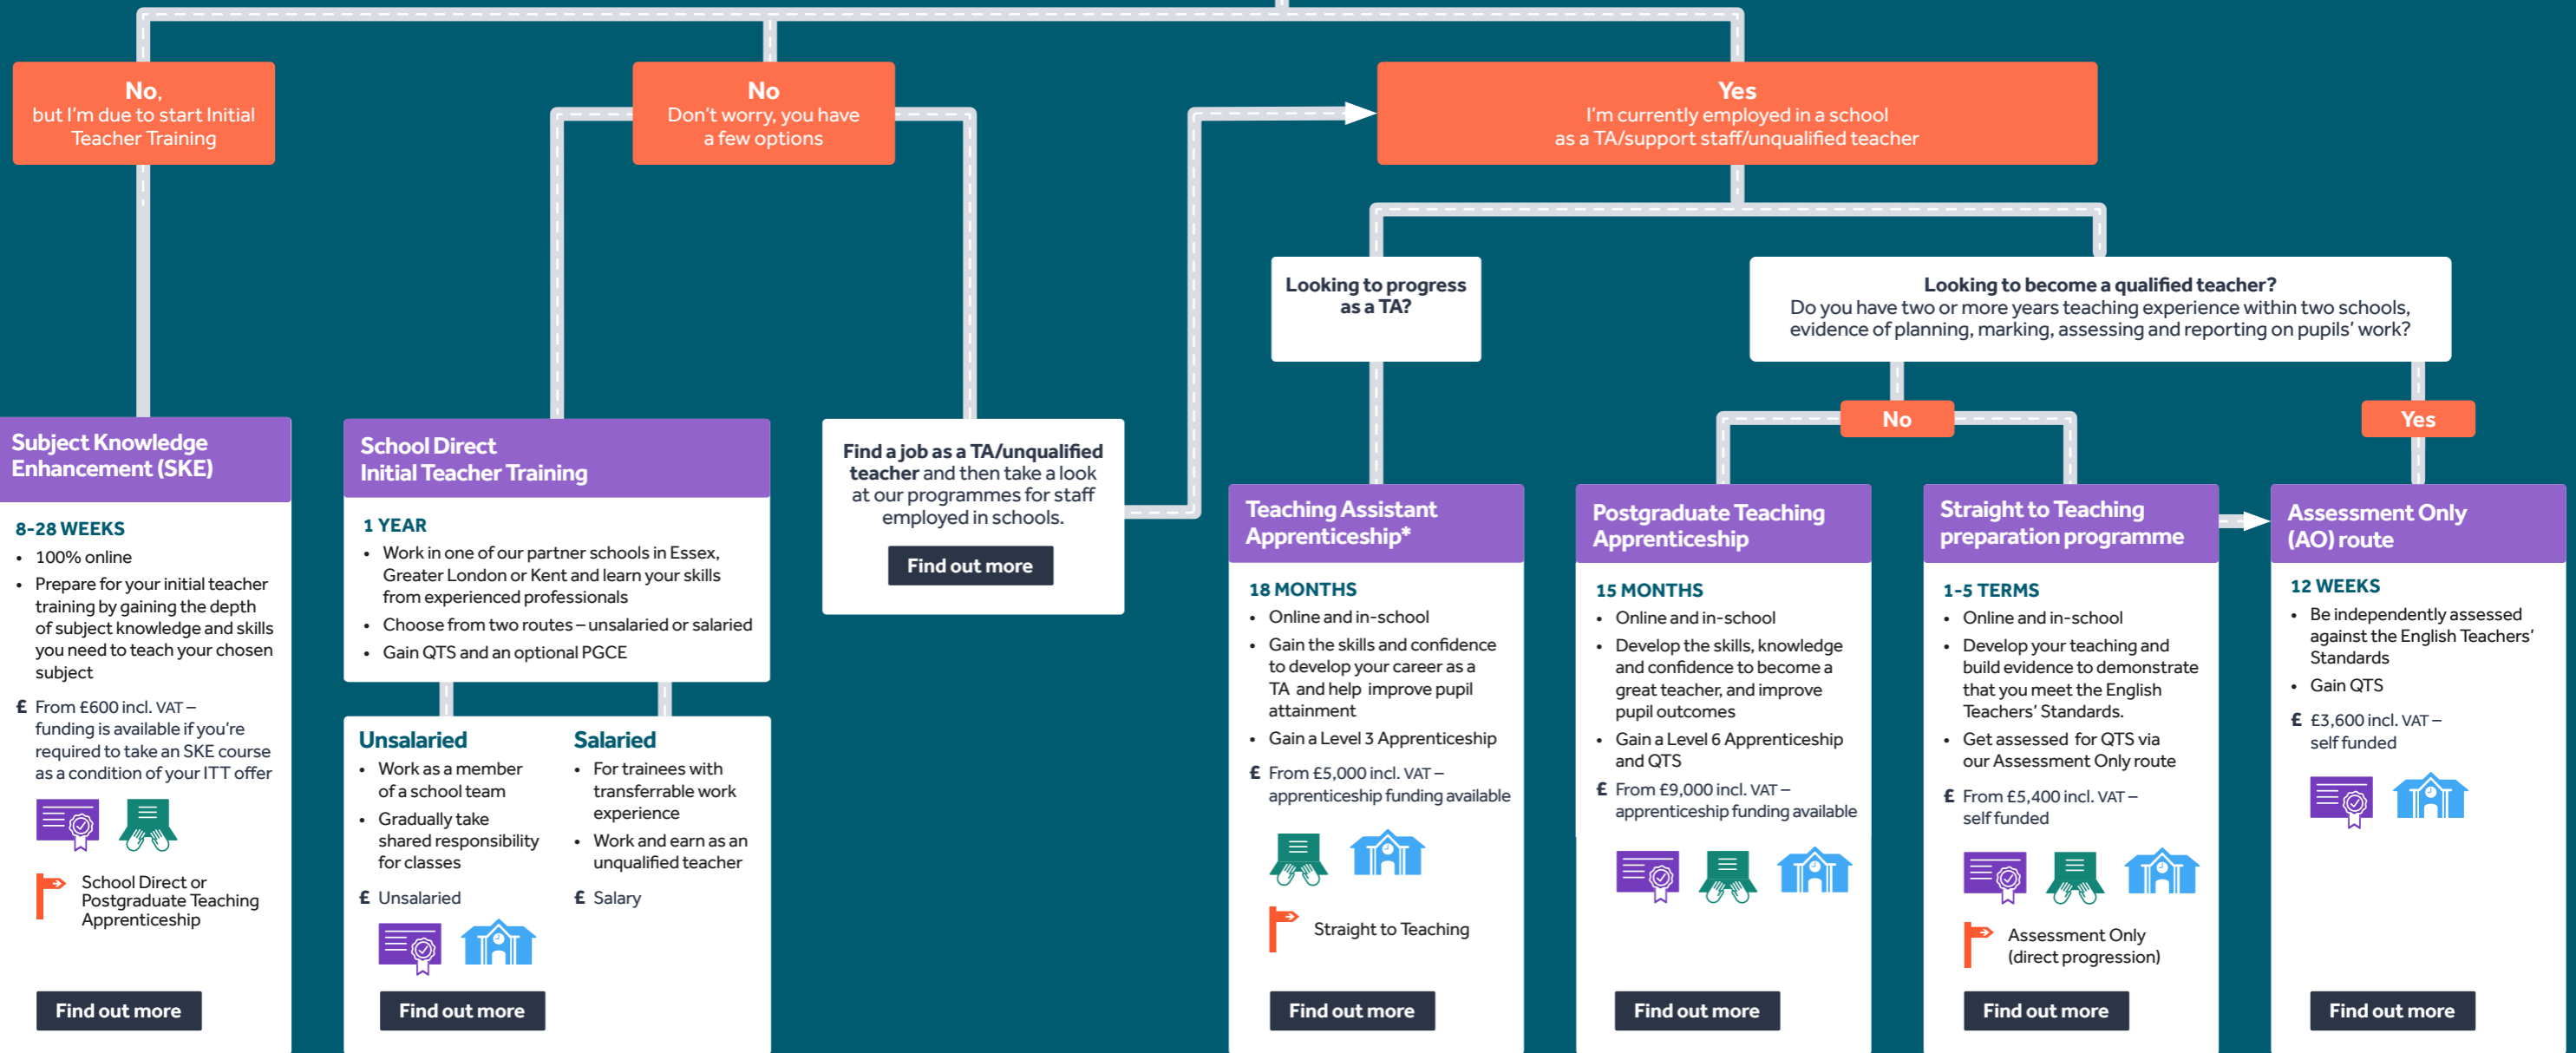

# Routes into teaching – which path is right for you?

Are you currently employed in a school?

If your degree doesn't match your teaching subject you can take our self funded Subject Knowledge Enhancement course to gain the depth of knowledge and confidence to teach your chosen subject.

[Find out more](#)

\* To be eligible for our Teaching Assistant Apprenticeship you must have a minimum of functional skills Level 2 for English and maths. We can offer support with your Level 2 qualifications before you start your End Point Assessment.

**Key**

- Degree required
- Online
- In school
- Possible progression routes